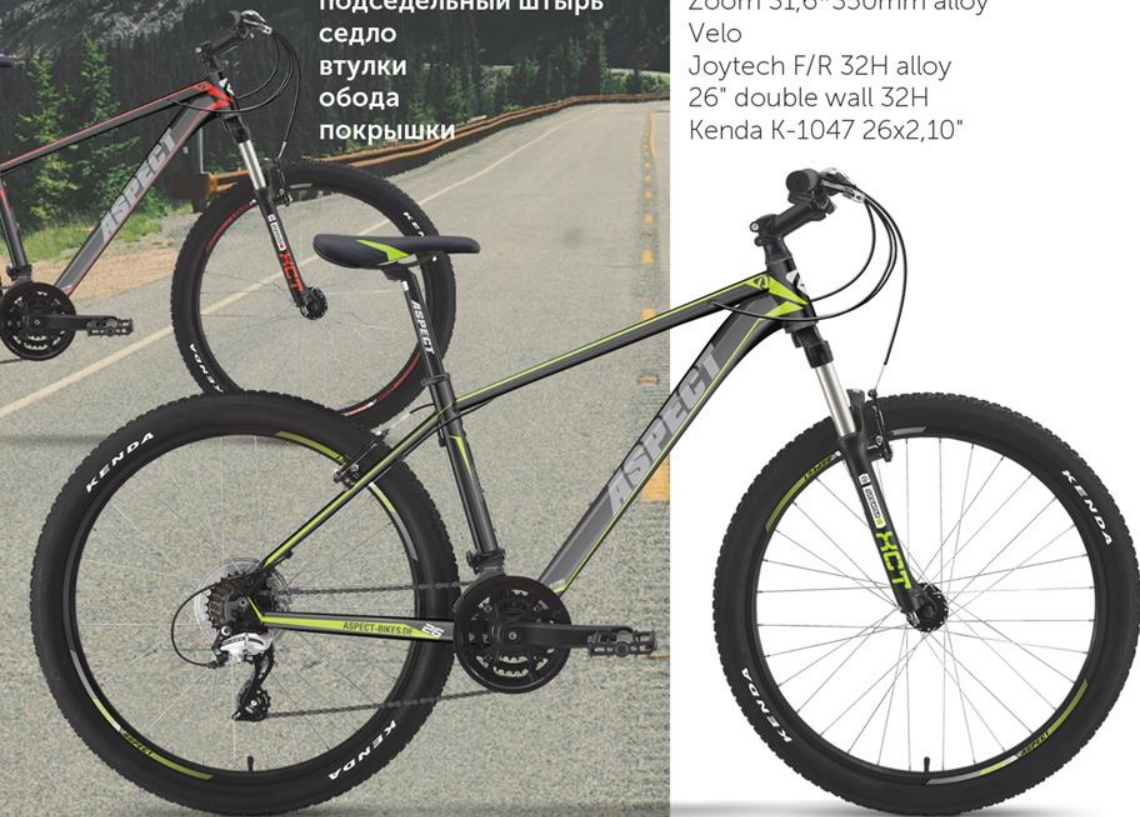

ASPECT IDEAL 26 VBR

размер рамы
рама
вилка
задний переключатель
передний переключатель
манетки
система
кассета
тормоза
руль
вынос
рулевая колонка
подседельный штырь
седло
втулки
обода
покрышки

18", 20"
ALU 6061 Hydroformed
Suntour XCT 100mm
Shimano RD-M360 ACERA
Shimano FD-M190
Shimano ST-EF51 3/8-speed
Suntour 42/34/24T 175mm
Shimano CS-HG31 11-34T 8-speed
Promax V-brake alloy
Zoom 31,8x660mm alloy
Zoom 31,8x90mm alloy
Neco semi-integrated
Zoom 31,6*350mm alloy
Velo
Joytech F/R 32H alloy
26" double wall 32H
Kenda K-1047 26x2,10"

3D FORMING DROPOUTS

TAPERED HEAD TUBE

**SHOCK ABSORBING
DESIGN TUBE**

**ALU 6061 HYDROFORMING
TUBES**

INTERNAL CABLE ROUTING

**FRAME INNOVATION
TECHNOLOGY**